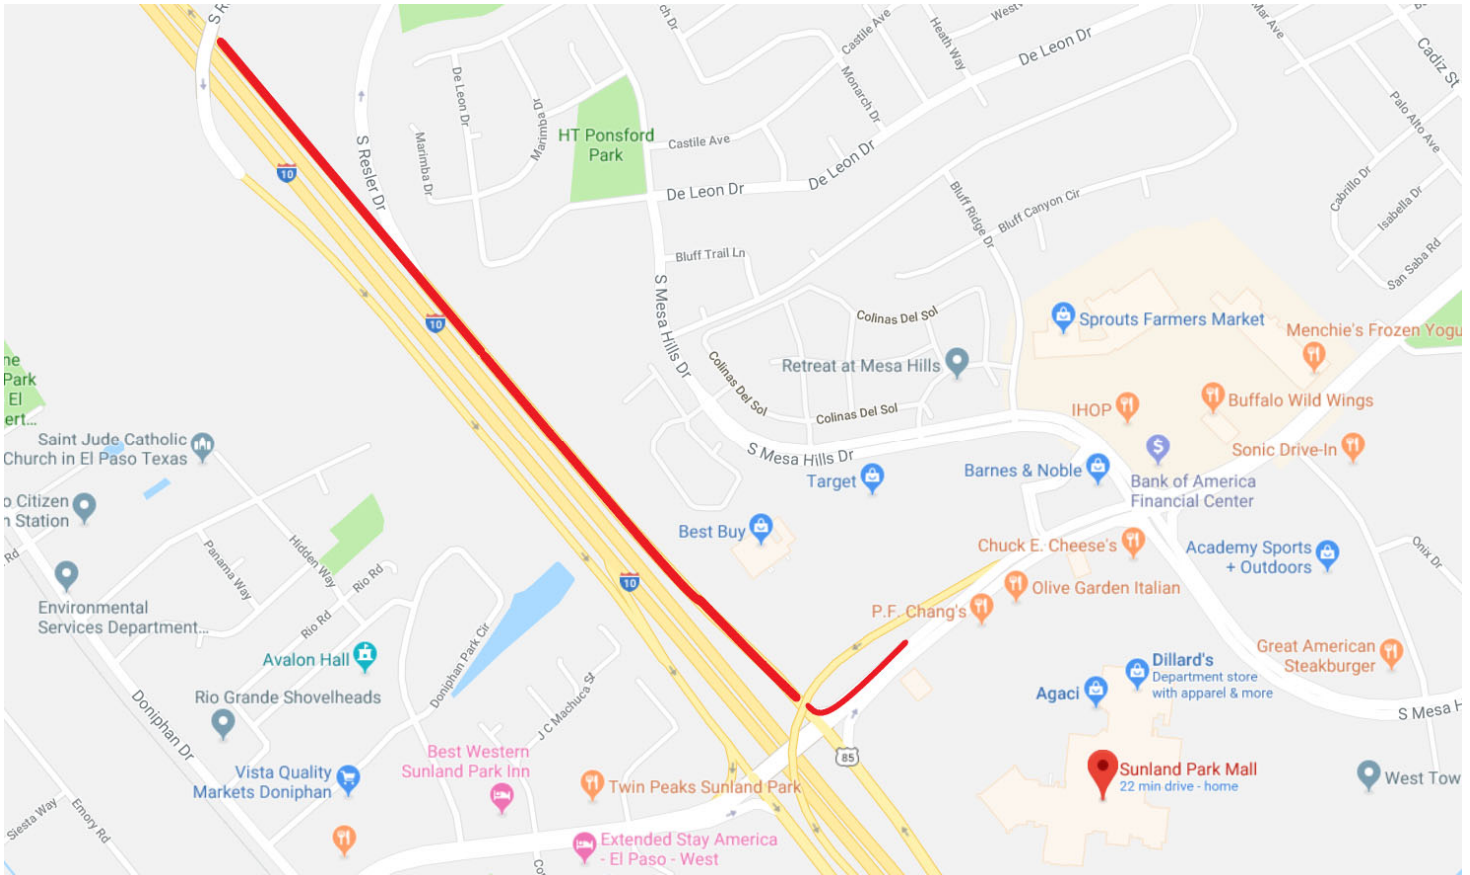

a TxDOT Project
For immediate release

ADVISORY

EL PASO DISTRICT

Jennifer Wright
(915) 790-4340
Jennifer.Wright3@txdot.gov

April 10, 2019

TRAFFIC ADVISORY

Sunland ramp closes Thursday night

Thursday, April 11
9 p.m. to midnight

- The Sunland Park Drive entrance ramp to the westbound collector-distributor (CD) lanes will close. Motorists should use an alternate westbound entrance ramp.
- The Resler westbound exit ramp will close. Motorists should use an alternate westbound exit ramp.
- The westbound CD lanes will close between Sunland Park Drive and the Resler flyover ramp.

This closure is necessary while crews work on pavement striping at the Resler westbound exit ramp.

The Texas Department of Transportation is responsible for maintaining 80,000 miles of road and for supporting aviation, rail, and public transportation across the state. GO 10 is a \$158 million reconstruction of Interstate 10 that spans approximately 6 miles on El Paso's West Side between Executive Center Boulevard and North Mesa Street. GO 10 features the addition of collector-distributor lanes and a new direct connector with Border West Expressway.

ADVISORY

EL PASO DISTRICT

Jennifer Wright
(915) 790-4340
Jennifer.Wright3@txdot.gov

###

The Texas Department of Transportation is responsible for maintaining 80,000 miles of road and for supporting aviation, rail, and public transportation across the state. GO 10 is a \$158 million reconstruction of Interstate 10 that spans approximately 6 miles on El Paso's West Side between Executive Center Boulevard and North Mesa Street. GO 10 features the addition of collector-distributor lanes and a new direct connector with Border West Expressway.